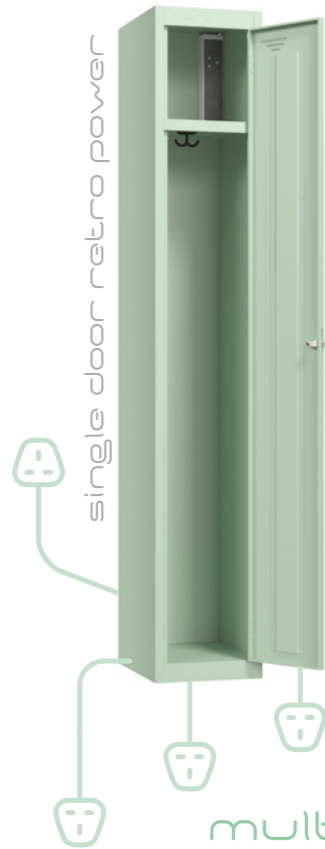

pure retro power

Pure retro power is a range of stylish charging lockers and cabinets designed with a nod to the past yet with a contemporary flavour. With a flexible choice of charging options, you are sure to find a charging solution to suit your needs. Whether you have a stylish boutique, a trendy apartment or a hipster hangout, these lockers will really cut a dash.

retro fit & integral sloping tops available for all units

single door retro power