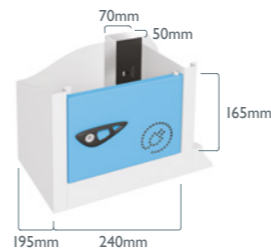

Sloping top version available

Can be wall or floor mounted

All lockers have multiple power cable outlet options

stackable

8 door

16 door

Pure reserve the right to alter design and specification without prior consent. All sizes displayed are nominal. Ensure the power supply is suitable for your device and don't exceed the maximum power draw for your locker.