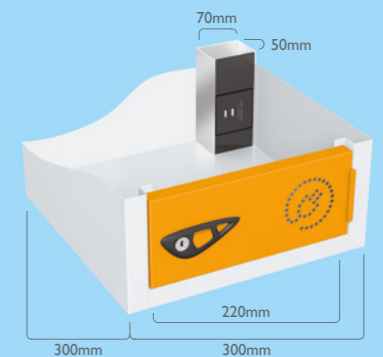

# pure power specs

laptop

tablet

UK 3 pin socket PER COMPARTMENT			
4 Tier	3.25A	750W	
8 Tier	1.625A	375W	
10 Tier	1.3A	300W	
15 Tier	0.86A	200W	
Trolley	1.625A	375W	

usb-a & usb-c socket PER COMPARTMENT			
4 Tier	2.0A	750W	
8 Tier	1.625A	375W	
10 Tier	1.3A	300W	
15 Tier	0.86A	200W	
Trolley	1.625A	375W	