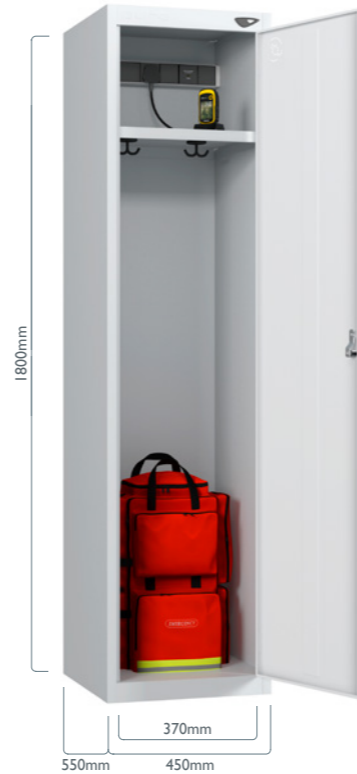

pure emergency services

Pure power lockers offer the highest quality power strips, available in 240volt, USB and USB-C. Our range of emergency services charging lockers have a large hanging compartment to accommodate bulky uniforms and a sizable top compartment for charging all mobile devices including body cams, mobiles, radios and specialised equipment. Each unit is vented to prevent accumulation of heat. Lockers should always be secured to a wall for security and safety.

choice of charging options available

With multiple socket options to choose from, you are sure to find a charging solution to suit your needs.

a great choice

Choice of 240volt, USB and/or USB-C

Tested to BS 5733:2010

Fully certificated - Declaration of Conformity

Large compartments ideal for bulky uniforms

increased security

Double frame return for higher levels of security

Choice of high quality locks

Secure through frame locking