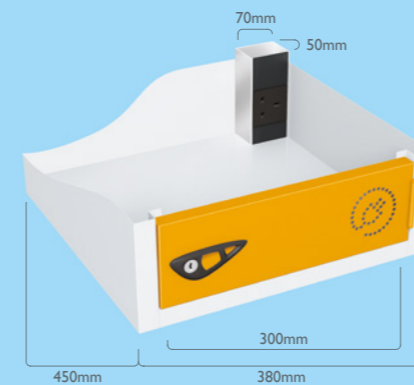

# pure power specs

laptop

tablet

UK 3 pin socket PER COMPARTMENT			
4 Tier	3.25A	750W	
8 Tier	1.625A	375W	
10 Tier	1.3A	300W	
15 Tier	0.86A	200W	
Trolley	1.625A	375W	

usb-a & usb-c socket PER COMPARTMENT			
4 Tier	2.0A	750W	
8 Tier	1.625A	375W	
10 Tier	1.3A	300W	
15 Tier	0.86A	200W	
Trolley	1.625A	375W	