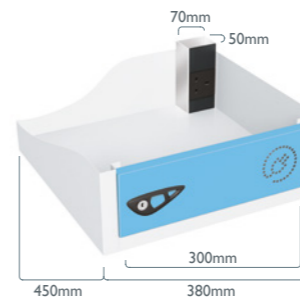

choice of charging options available

With multiple socket options to choose from, you are sure to find a charging solution to suit your needs.