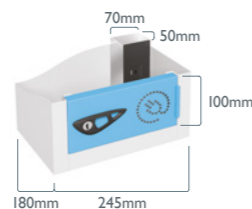

Sloping top version available

Can be wall or floor mounted

All lockers have multiple power cable outlet options

stackable

8 door

16 door

Pure reserve the right to alter design and specification without prior consent. All sizes displayed are nominal. Ensure the power supply is suitable for your device and don't exceed the maximum power draw for your locker.