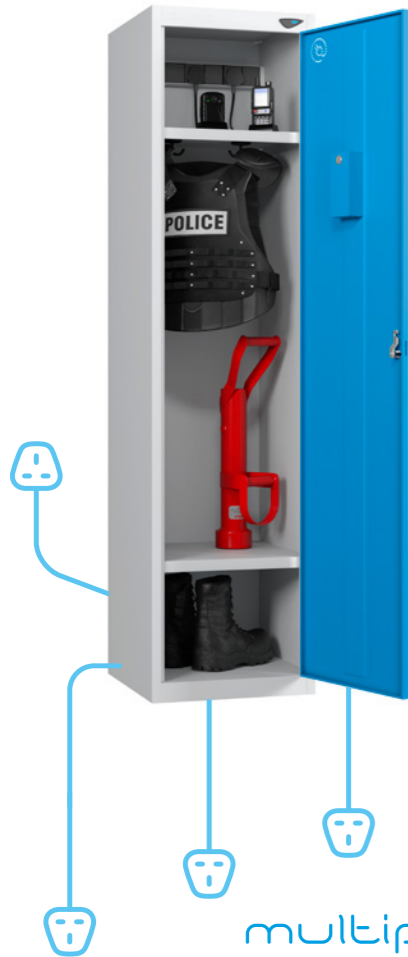

multiple cable outlet options

pure emergency services

Pure power lockers offer the highest quality power strips, available in 240volt, USB and USB-C. Our range of emergency services charging lockers have a large hanging compartment to accommodate bulky uniforms and a sizable top compartment for charging all mobile devices including body cams, mobiles, radios and specialised equipment. Each unit is vented to prevent accumulation of heat. Lockers should always be secured to a wall for security and safety.

Lockable CS Gas storage compartment