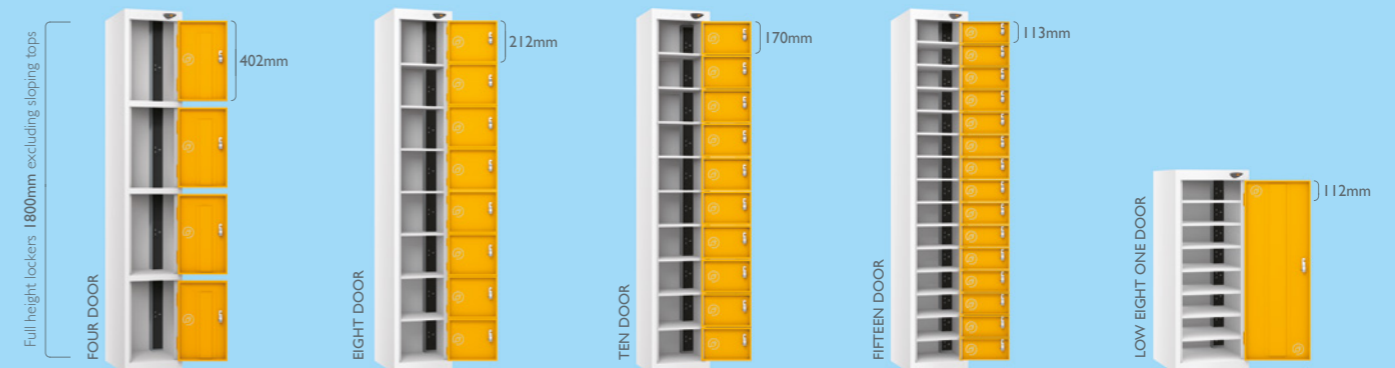

# pure power specs

laptop

tablet

UK 3 pin socket PER COMPARTMENT			
4 Tier	3.25A	750W	
8 Tier	1.625A	375W	
10 Tier	1.3A	300W	
15 Tier	0.86A	200W	
Trolley	1.625A	375W	

usb-a & usb-c socket PER COMPARTMENT			
4 Tier	2.0A	750W	
8 Tier	1.625A	375W	
10 Tier	1.3A	300W	
15 Tier	0.86A	200W	
Trolley	1.625A	375W	