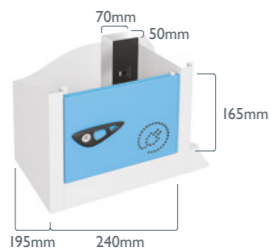

Sloping top version available

Can be wall or floor mounted

All lockers have multiple power cable outlet options

stackable

8 door

16 door

Pure reserve the right to alter design and specification without prior consent. All sizes displayed are nominal. Ensure the power supply is suitable for your device and don't exceed the maximum power draw for your locker.