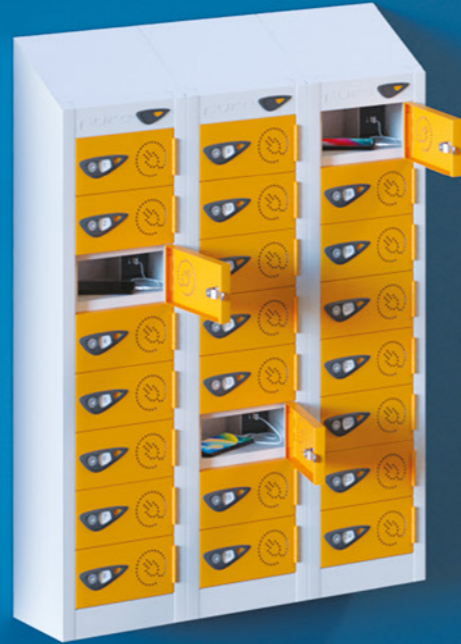

pure power

pure mobile

power

made in britain

Pure reserve the right to alter design and specification without prior consent. All sizes displayed are nominal. Ensure the power supply is suitable for your device and don't exceed the maximum power draw for your locker.