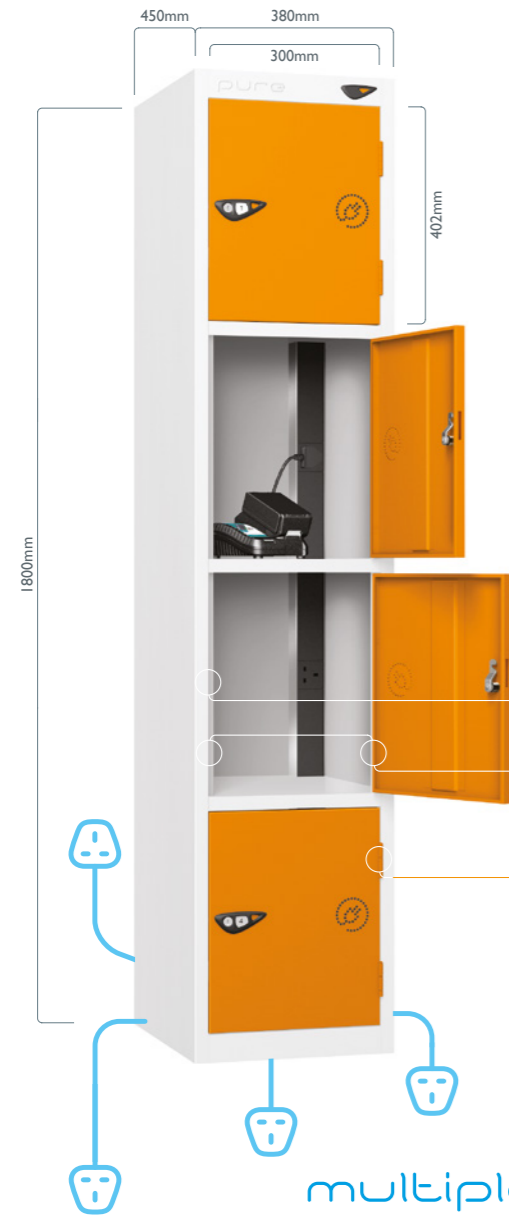

pure tool power

Pure tool power lockers offer the highest quality power strips for re-charging power tool batteries, available in 240volt, USB and USB-C. Our tool power lockers have robust individually locked compartments enabling secure access and charging, ideal for sites with independent contractors. Each unit is vented to prevent accumulation of heat. Lockers should always be secured to a wall for safety.

UK 3 pin socket in each compartment

Additional choice of **USB** and/or **USB-C**

Tested to BS 5733:2010

Fully certificated - Declaration of Conformity

security Features

Secure through frame locking

Double return for higher levels of security

Five knuckle hinge

multiple cable outlet options