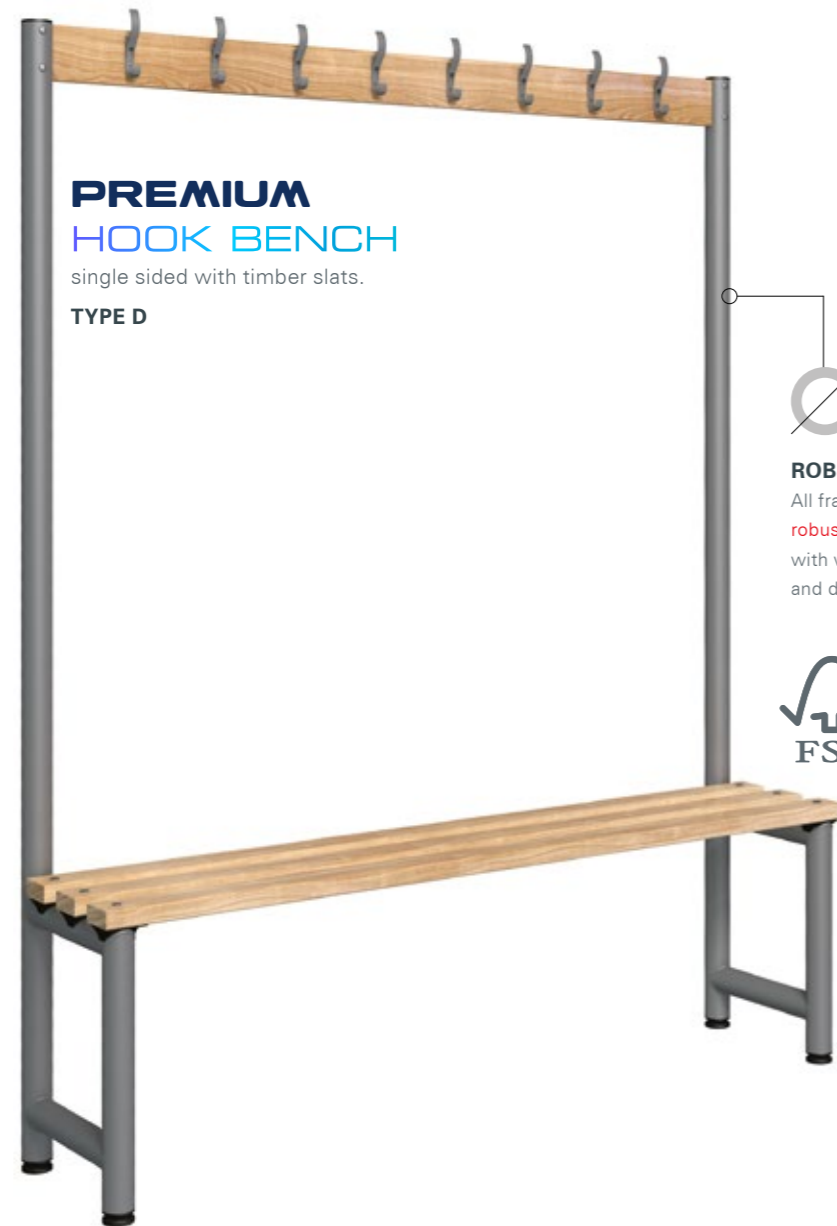

PREMIUM cloakroom

style and quality...

PREMIUM HOOK BENCH

single sided with timber slats.

TYPE D

ROBUST FRAMES

All frames are constructed from robust 50mm round, thick wall tubing with welded joints for strength and durability.

ADJUSTABLE FEET

All floor standing Cloakroom units come with adjustable feet for ease of installation.

ACTIVECOAT anti-bacterial technology

This hard wearing anti-bacterial powder coating from Probe has been developed for today's most stringent hygienic requirements.