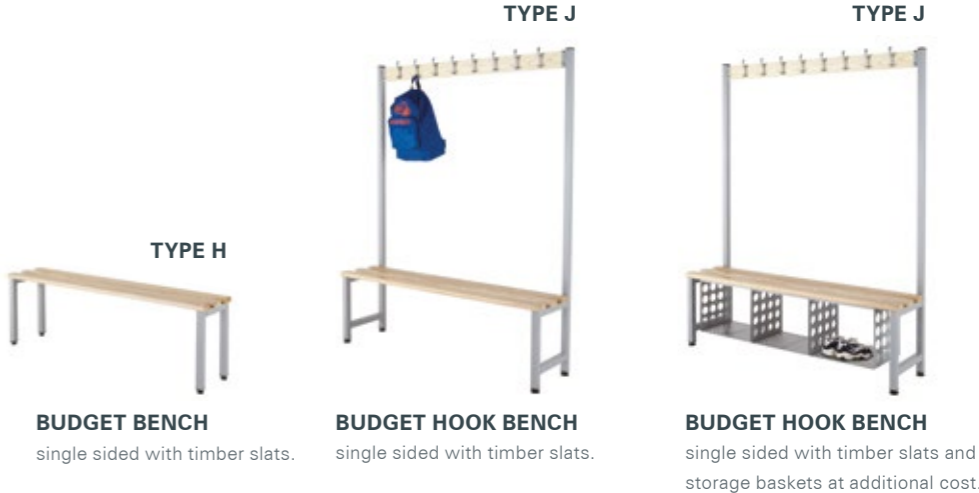

PREMIUM CLOAKROOM UNITS ARE DELIVERED PRE ASSEMBLED FOR INSTANT USE

BUDGET RANGE EXPRESS CLOAKROOM EQUIPMENT SQUARE TUBE

ONLY AVAILABLE IN SILVER

BUDGET HOOK BENCH
with Beech slats.
TYPE J

ROBUST SQUARE TUBE FRAMES
All budget frames are constructed from robust 38mm square, thick wall tubing with welded joints for strength and durability.

Budget benches are supplied in component format including all necessary fixings. Basic tools required for assembly.

AVAILABLE COLOUR
All budget range supplied Silver with Beech slats.

SILVER
RAL 9006

We reserve the right to alter designs and specification of products illustrated in this brochure without prior consent. All sizes are nominal. All information is correct at time of going to print.