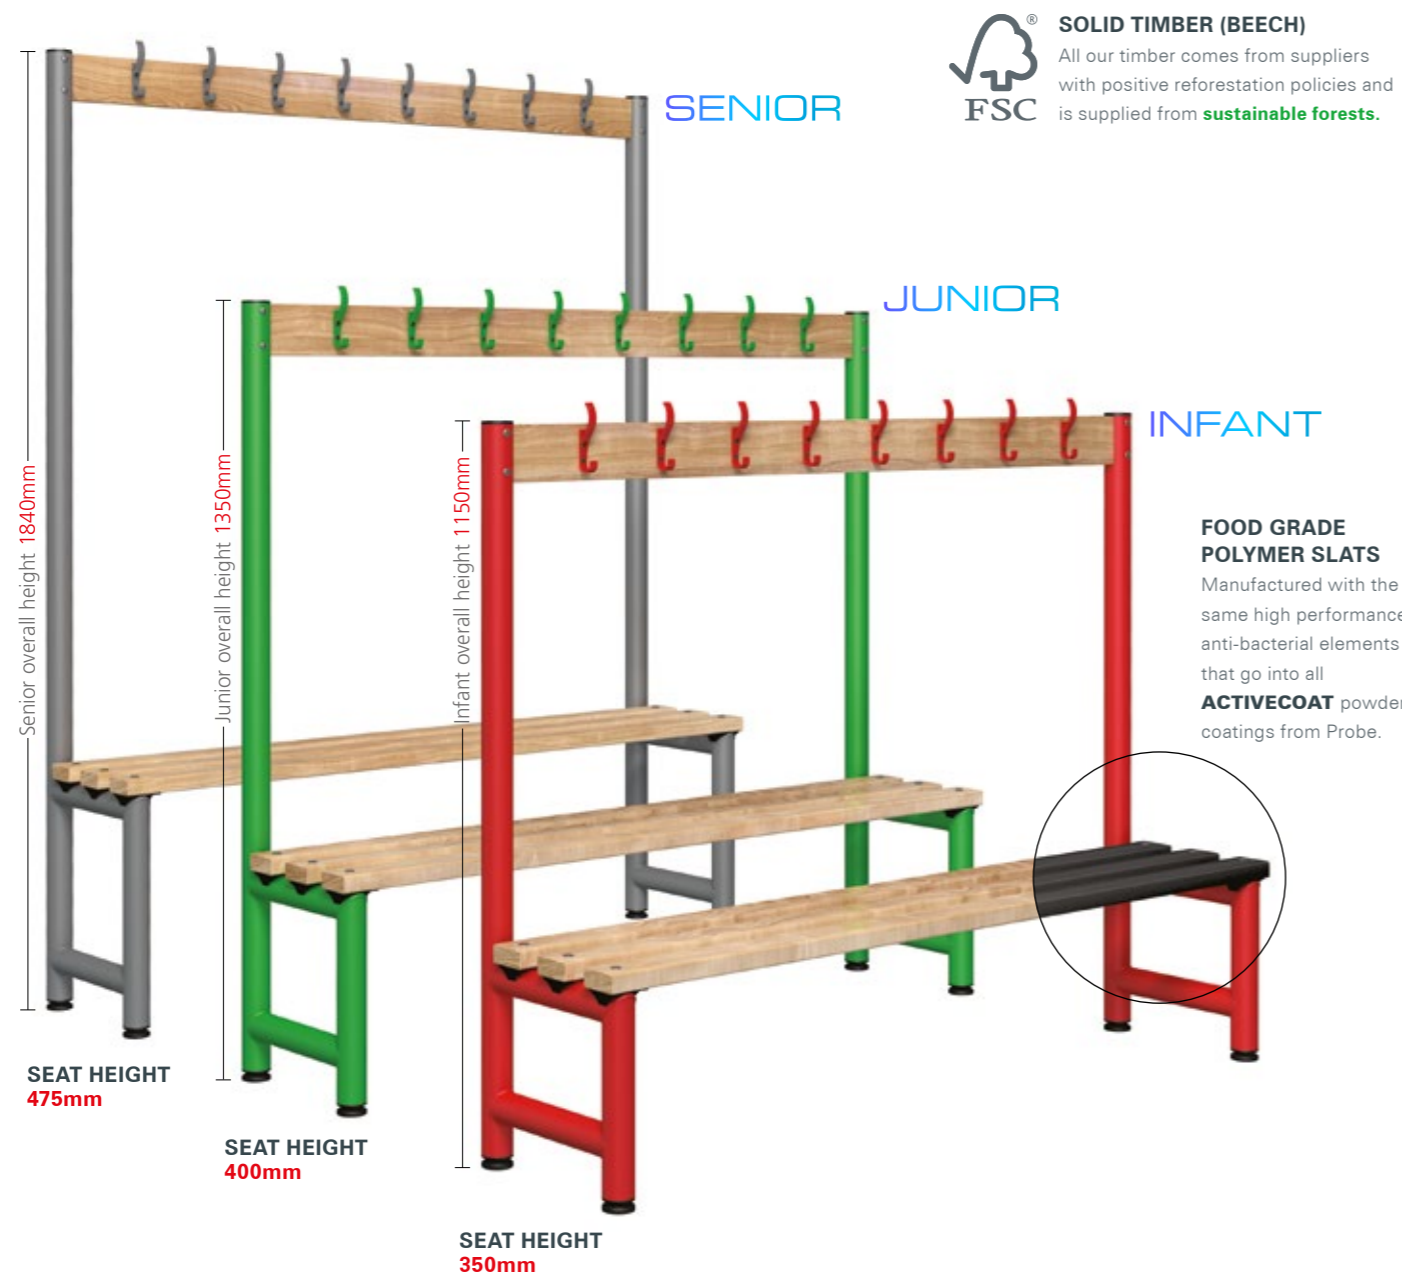

probe cabinets

probe outdoor lockers

PREMIUM cloakroom

Probe offers this comprehensive range of easy install Cloakroom units with a wide choice of options and accessories, ensuring you will find exactly what you are looking for. All units are available in a choice of six exciting colours to match your interior.

THREE LENGTHS

1M 1.5M 2M

All unit lengths are available in solid timber or food grade polymer.

Units may be supplied in component format including all necessary fixings (excludes wall and floor fixings). All sizes nominal. We reserve the right to alter design and specification without prior consent.

versatile range...

TYPE E

WALL MOUNTED SHELF & RAIL

with polymer slats.

TYPE F

WALL MOUNTED BENCH

with timber slats.

TYPE A

WALL HOOK STRIP

polymer.

TYPE B

BENCH

single sided with polymer slats.

TYPE B

BENCH

double sided with polymer slats.