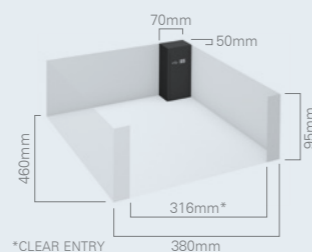

The only charging locker tested to this highest standard for your peace of mind.

**BS EN ISO/IEC UK
17050-1:2010 CA**

All Powerbox lockers should be fixed off the wall, with battens, by 25mm for air movement.