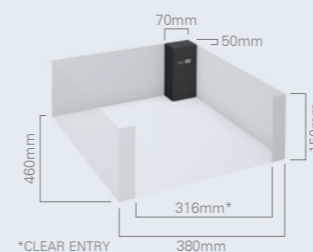

The only charging locker tested to this highest standard for your peace of mind.

**BS EN ISO/IEC UK
17050-1:2010 CA**

All Powerbox lockers should be fixed off the wall, with battens, by 25mm for air movement.