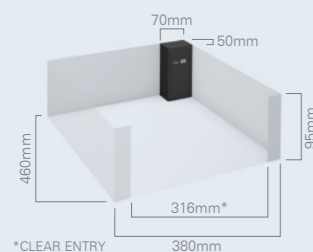

The only charging locker tested to this highest standard for your peace of mind.

**BS EN ISO/IEC UK
17050-1:2010 CA**

All Powerbox lockers should be fixed off the wall, with battens, by 25mm for air movement.