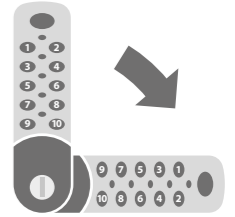

RADIAL PIN LOCK - 10,000 COMBINATIONS

This Radial Pin Lock is designed for greater levels of security. Two keys are included with each lock.

NIMBUS RFID LOCK

The Nimbus RFID digital lock provides contactless locking and is compatible with RFID standards and incorporates a membrane touchpad for ease of programming. The keypad can also be used to override the lock when required.

- **CAN BE USED HORIZONTALLY**
Subject to minimum order quantity. Specify when ordering.

NEW GEMINI 3700 DIGITAL COMBINATION LOCK

This small and innovative lock is available in both flush and surface mount and in a silver or black finish. The small footprint and option of vertical or horizontal orientation make the Gemini a neat and flexible choice. Master override key sold separately.