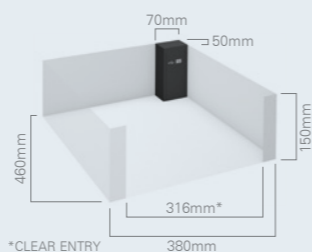

The only charging locker tested to this highest standard for your peace of mind.

**BS EN ISO/IEC UK
17050-1:2010 CA**

All Powerbox lockers should be fixed off the wall, with battens, by 25mm for air movement.