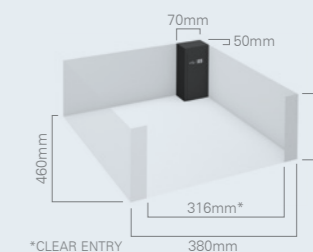

The only charging locker tested to this highest standard for your peace of mind.

**BS EN ISO/IEC UK
17050-1:2010 CA**

All Powerbox lockers should be fixed off the wall, with battens, by 25mm for air movement.