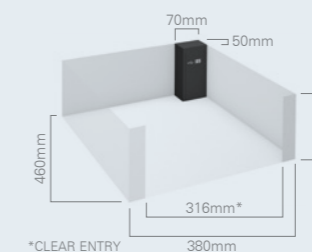

The only charging locker tested to this highest standard for your peace of mind.

**BS EN ISO/IEC UK
17050-1:2010 CA**

All Powerbox lockers should be fixed off the wall, with battens, by 25mm for air movement.