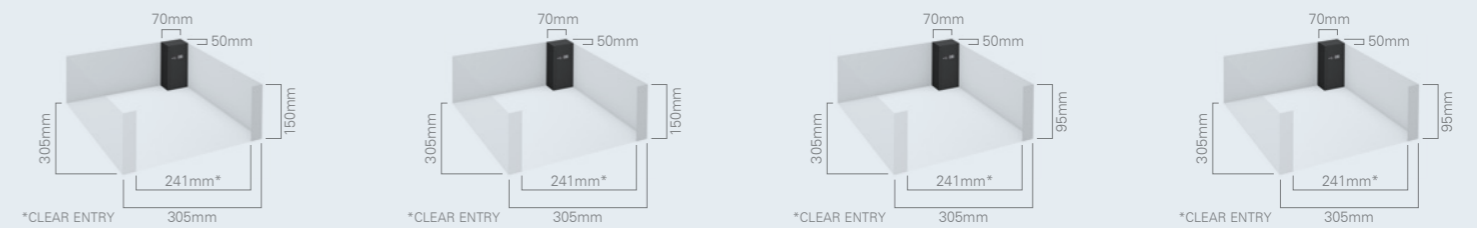

Features & benefits

- Tested to the highest standards **UKCA**
- Great **range of sizes and styles** available
- Doors secured by a **sturdy hinge**
- Robust and **sturdy steel construction**
- Lock covers allow for numbering on every door for **easy identification**
- A wide **variety of locking solutions** are available
- Vision panels available on Tabbox lockers at additional cost

PROBE FIRE ZERO
EN 13601-1:2007+A1:2008

AC+IVE COAT
anti-bacterial technology