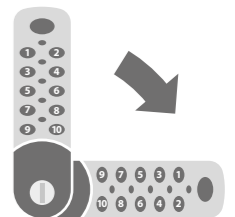

Images may differ from items supplied, functions will be equivalent. We reserve the right to alter the design and specification of any product on this page without prior consent.