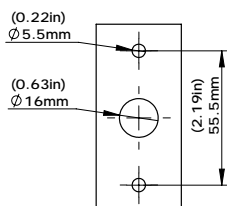

## ADDITIONAL FEATURES

- Sleek and modern design
- Standard, premium & custom finishes
- Large, clear combination digits, double the size of any competitors (5mm tall), that don't fade
- Sufficient digit and dial spacing that prevents accidental lockouts
- Strongest latch (bolt) in the industry and cannot be forced unlocked
- Dead bolt or spring bolt latch type (standard offset: 31mm - addtl available)
- Simple 2 screw installation
- Surface mounted
- Accommodates doors 1-21mm thickness
- Standard vertical 3-hole routing
- Easy 2-screw plug and play
- Easily retrofits from most locks on most locker doors. "The Ultimate Retrofit Lock"
- Ergonomic non-slip grip
- One step twist-&-pull operation
- Knob rotates 90 degrees (from 12 o'clock to 3 o'clock) on left and right hand locks
- Latch is simply interchangeable to left or right
- Clear locked and unlocked status indicator is visible from a distance
- **Immediate live response during business hours - no run around.** (sos@keyless.co or 972.331.2770)

### TOP VIEW 6-21mm THICK DOOR