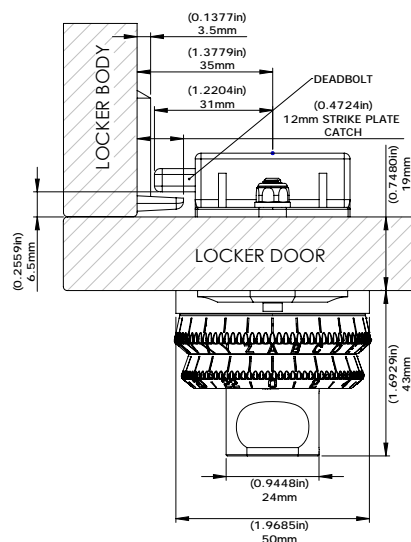

## ADDITIONAL FEATURES

- Sleek and modern design
- Standard, premium & custom finishes
- Large, clear combination digits, double the size of any competitors (5mm tall), that don't fade
- Sufficient digit and dial spacing that prevents accidental lockouts
- Strongest latch (bolt) in the industry and cannot be forced unlocked
- Dead bolt or spring bolt latch type (standard offset: 31mm - addtl available)
- Simple 2 screw installation
- Surface mounted
- Accommodates doors 1-21mm thickness
- Standard vertical 3-hole routing
- Easy 2-screw plug and play
- Easily retrofits from most locks on most locker doors. "The Ultimate Retrofit Lock"
- Ergonomic non-slip grip
- One step twist-&-pull operation
- Knob rotates 90 degrees (from 12 o'clock to 3 o'clock) on left and right hand locks
- Latch is simply interchangeable to left or right
- Clear locked and unlocked status indicator is visible from a distance
- **Immediate live response during business hours - no run around.** (sos@keyless.co or 972.331.2770)

### LOCK ROUTING

### TOP VIEW 6-21mm THICK DOOR