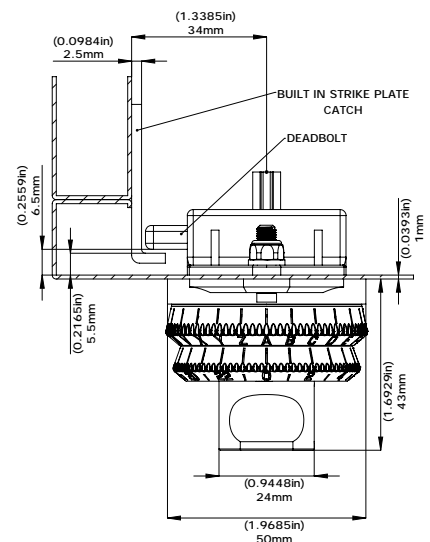

TOP VIEW 1-6mm THICK DOOR

ADA OPTION AVAILABLE

Manufactured By:

KEYLESS.CO

1825 W. Walnut Hill Ln., Suite 102, Irving, TX 75038, USA | +1 972-331-2770 | info@keyless.co | www.keyless.co