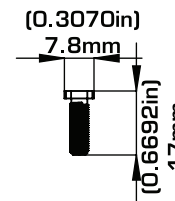

This diagram represents common lock placement for 1- 6mm thick locker doors.
 If measurements do not match up to your lockers, we are glad to help accommodate your needs.
 Please reach out to us at the phone number below for any assistance.

Lock Routing

Keyless360 Lock Front View

Keyless360-Deadbolt-31mm

Keyless360-Screw-1-6mm (2pcs)

Washer (2pcs)

Keyless360 8mm nut (2pcs)

KEYLESS.CO

Office:+1.972.331.2770
 info@keyless.co
 www.keyless.co

DRAWING
 SCALE 1:1 & 1:2

Keyless360 Installation
 for 1-6mm thick door