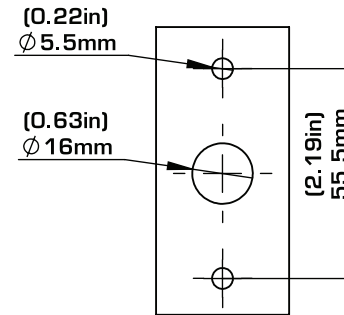

This diagram represents common lock placement for 1- 6mm thick locker doors.
 If measurements do not match up to your lockers, we are glad to help accommodate your needs.
 Please reach out to us at the phone number below for any assistance.

Lock Routing

Keyless360 Lock Front View

Keyless360-Deadbolt-31mm

Keyless360-Screw-1-6mm (2pcs)

Washer (2pcs)

Keyless360 8mm nut (2pcs)

KEYLESS.CO

Office:+1.972.331.2770
 info@keyless.co
 www.keyless.co

DRAWING
 SCALE 1:1 & 1:2

Keyless360 Installation
 for 1-6mm thick door