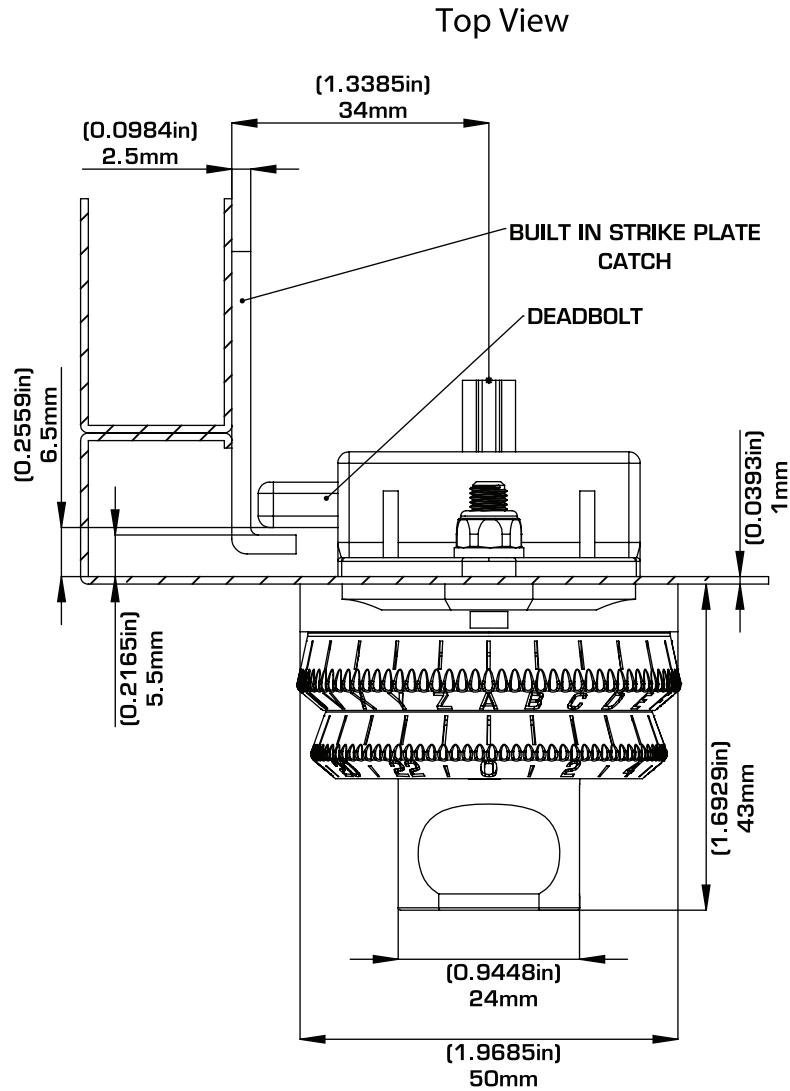

This diagram represents common lock placement for 1- 6mm thick locker doors.
 If measurements do not match up to your lockers, we are glad to help accommodate your needs.
 Please reach out to us at the phone number below for any assistance.

Lock Routing

Keyless360 Lock Front View

Keyless360-Deadbolt-31mm

Keyless360-Screw-1-6mm (2pcs)

Washer (2pcs)

Keyless360 8mm nut (2pcs)

KEYLESS.CO

Office:+1.972.331.2770
 info@keyless.co
 www.keyless.co

DRAWING
 SCALE 1:1 & 1:2

Keyless360 Installation
 for 1-6mm thick door