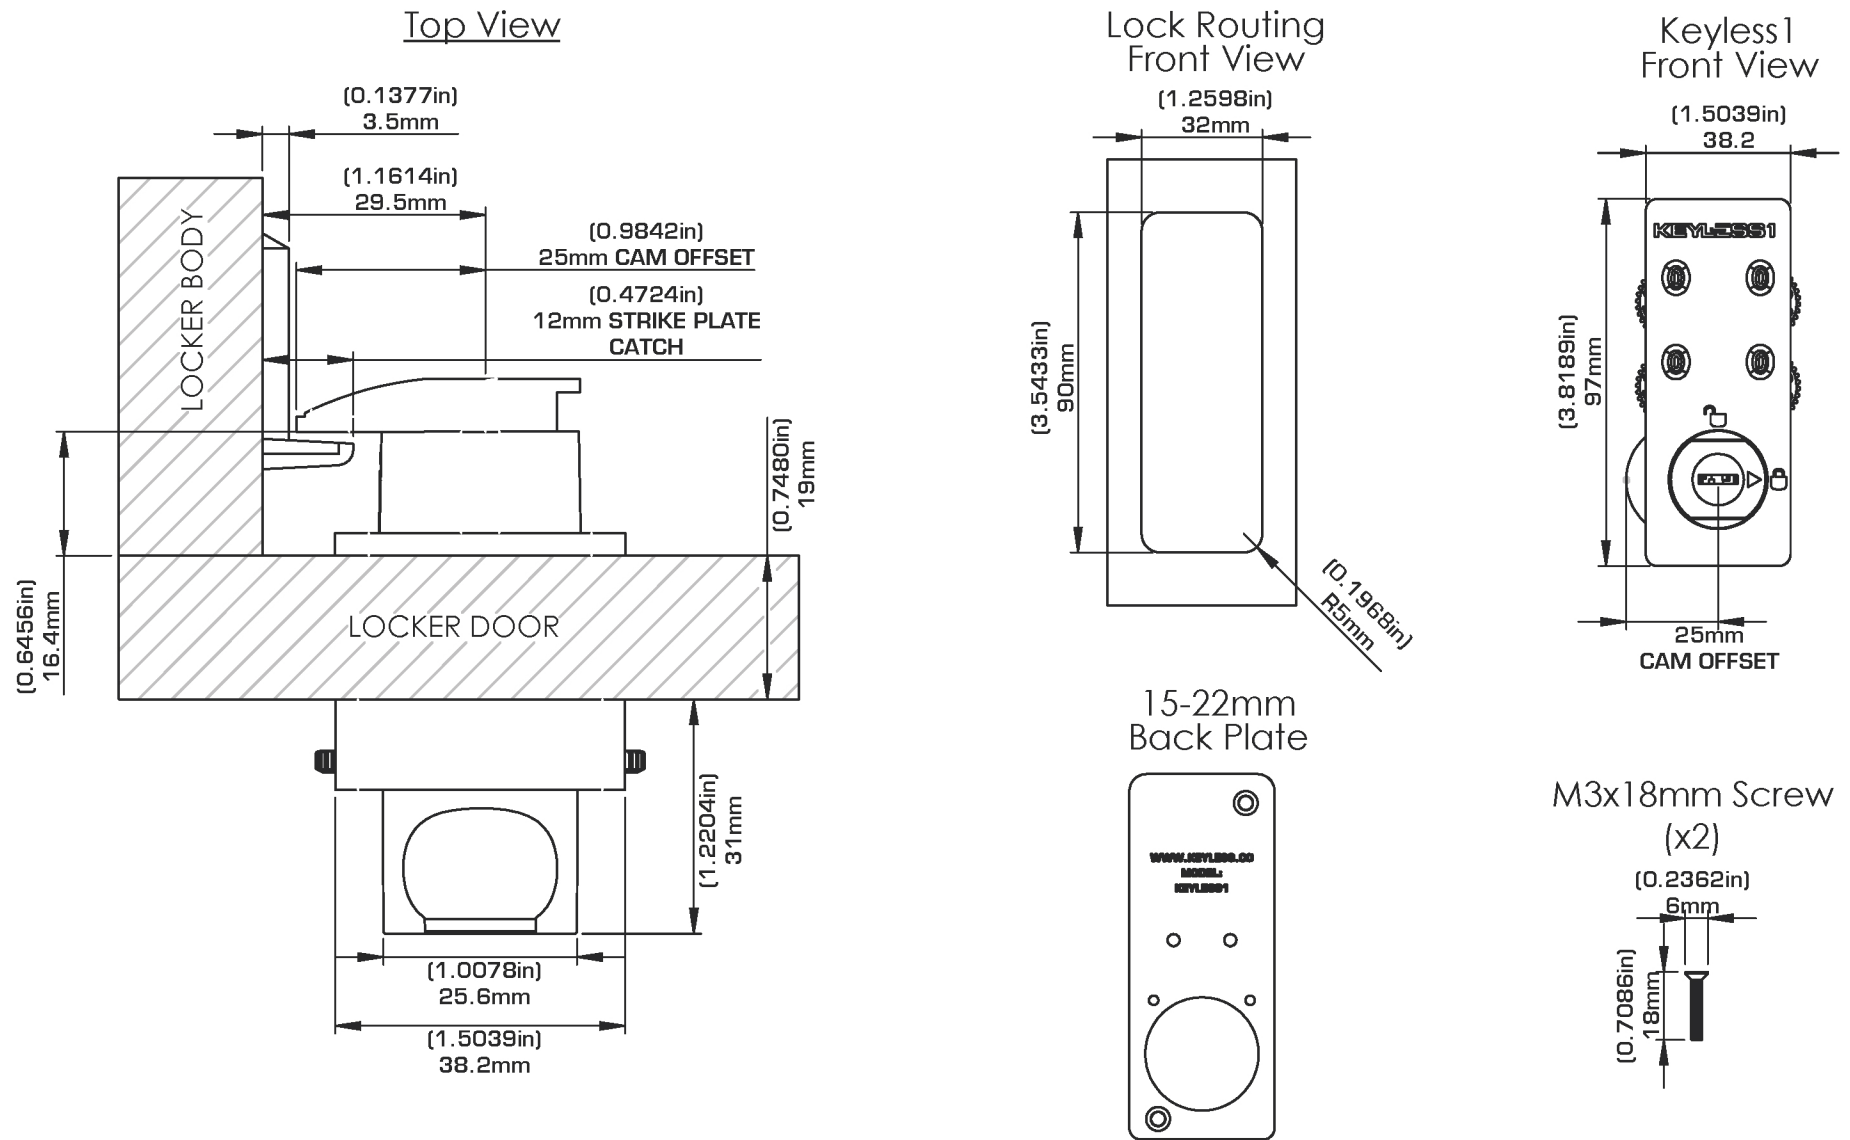

**This diagram represents common lock placement for 15-22mm thick locker doors. If measurements do not match up to your lockers, we are glad to help accommodate your needs. Please reach out to us at the phone number below for any assistance.**

**KEYLESS.CO**

Office: +1.972.331.2770  
 info@keyless.co  
 www.keyless.co

DRAWING  
 SCALE 1:1 & 1:2

**Keyless1 Installation for  
 15-22mm door thickness**