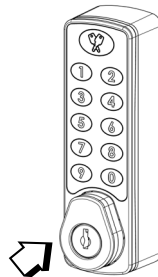

Horizon Digital Combination Locks

4 DIGIT CODES

Play Instructional Video 

Public Mode

Lock

ENTER USER CODE
(4 DIGITS)

CONFIRM CODE
(4 DIGITS)

PUSH IN HANDLE
TO LOCK

ERROR
TRY AGAIN

Unlock

USER OR MASTER
CODE

HANDLE
POPS-OUT
TURN HANDLE
TO OPEN

Private Mode

Unlock

USER OR MASTER
CODE

HANDLE
POPS-OUT
TURN HANDLE
TO OPEN

PUSH IN HANDLE
TO LOCK

Change User Code

LOGO

OLD USER CODE

02

ENTER
NEW USER CODE
(4 DIGITS)

CONFIRM
NEW USER CODE
(4 DIGITS)

Horizon
digital lock

Horizon Digital Combination Locks

4 DIGIT CODES

Play Instructional Video 

Emergency Key Override

INSERT MASTER KEY OVERRIDE & TURN 90°
EITHER CLOCKWISE OR ANTI-CLOCKWISE

TURN KEY BACK 90° TO ORIGINAL
POSITION & REMOVE FROM LOCK