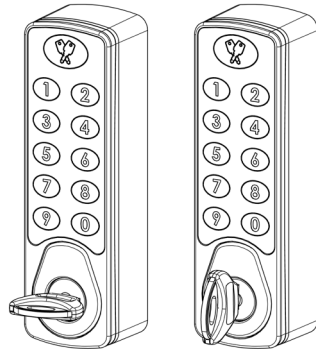

Horizon Digital Combination Locks

4 DIGIT CODES

Play Instructional Video 

Public Mode

Lock

ENTER USER CODE
(4 DIGITS)

CONFIRM CODE
(4 DIGITS)

PUSH IN HANDLE
TO LOCK

PUSH IN HANDLE
TO LOCK

Change User Code

LOGO

OLD USER CODE

02

ENTER
NEW USER CODE
(4 DIGITS)

CONFIRM
NEW USER CODE
(4 DIGITS)

Horizon
digital lock

Horizon Digital Combination Locks

4 DIGIT CODES

Play Instructional Video 

Emergency Key Override

INSERT MASTER KEY OVERRIDE & TURN 90°
EITHER CLOCKWISE OR ANTI-CLOCKWISE

TURN KEY BACK 90° TO ORIGINAL
POSITION & REMOVE FROM LOCK